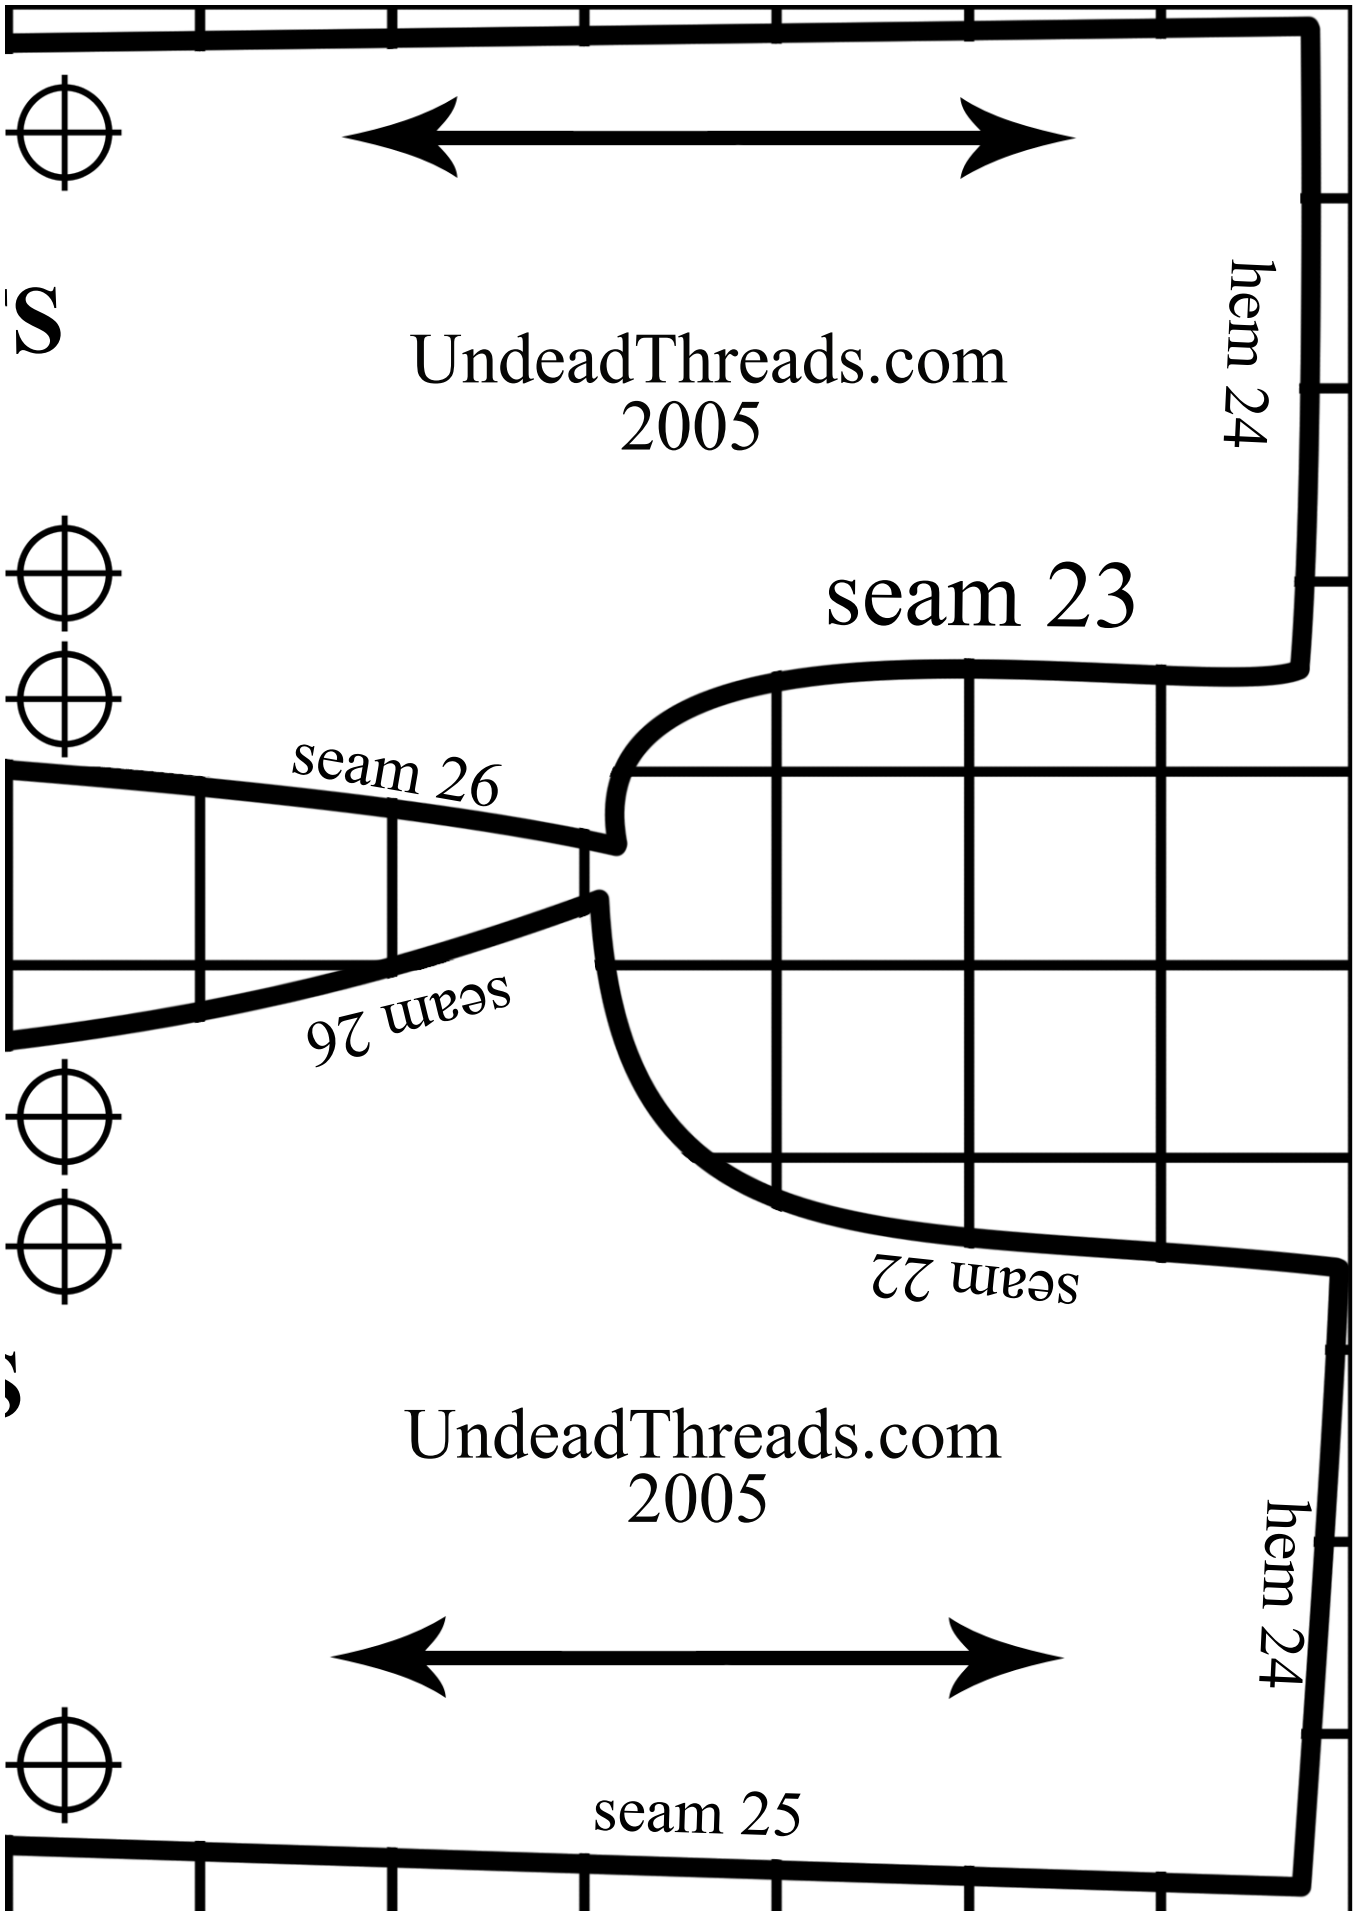

# Basic pants / PJ bottom

Fits SD and SD13 girl

Visit [www.UndeadThreads.org](http://www.UndeadThreads.org) for directions. And more free \*Super Dollfie size patterns.

Print pages 2-4 for pattern

\* Dollfie , SD and SD13 are a registered trademarks of VOLKS US and is used here as a size reference only.

## front cut 2

fits SD