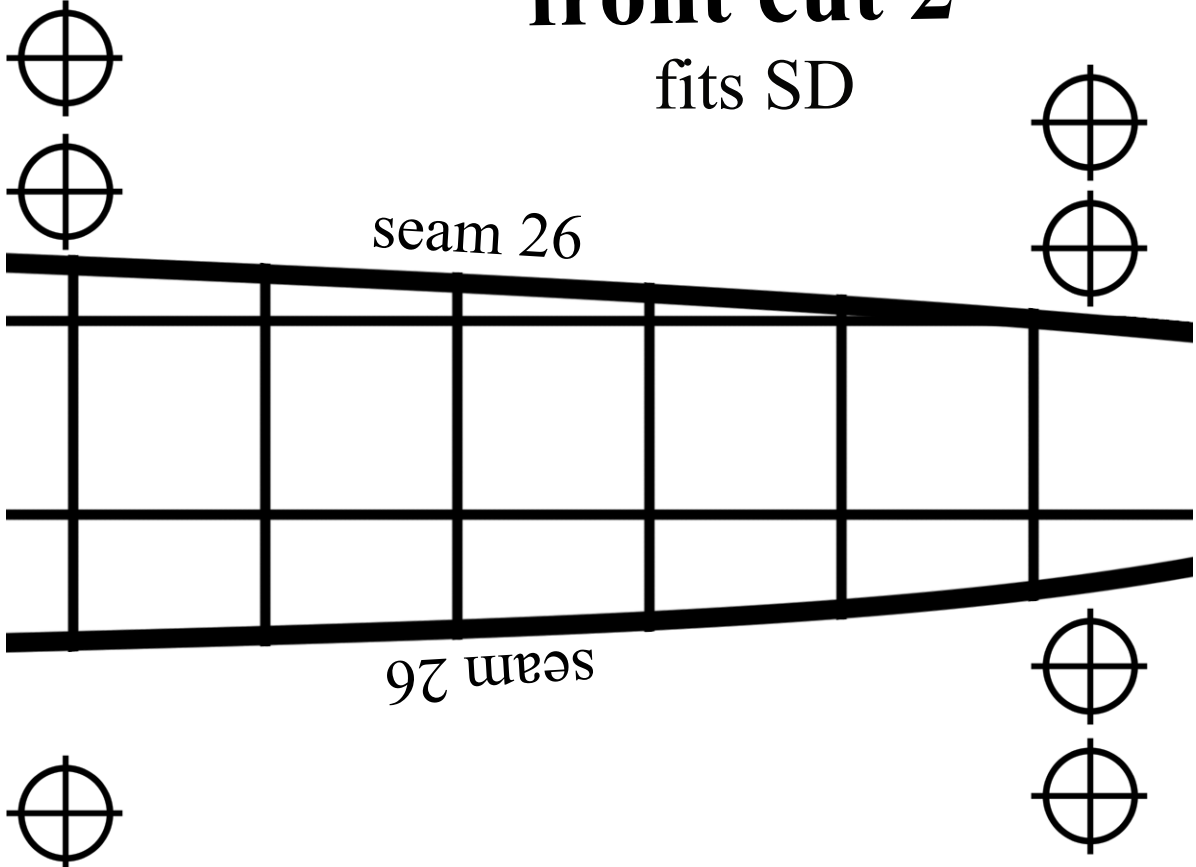

# Basic pants / PJ bottom

Fits SD and SD13 girl

Visit [www.UndeadThreads.org](http://www.UndeadThreads.org) for directions. And more free \*Super Dollfie size patterns.

Print pages 2-4 for pattern

\* Dollfie , SD and SD13 are a registered trademarks of VOLKS US and is used here as a size reference only.

## front cut 2

fits SD