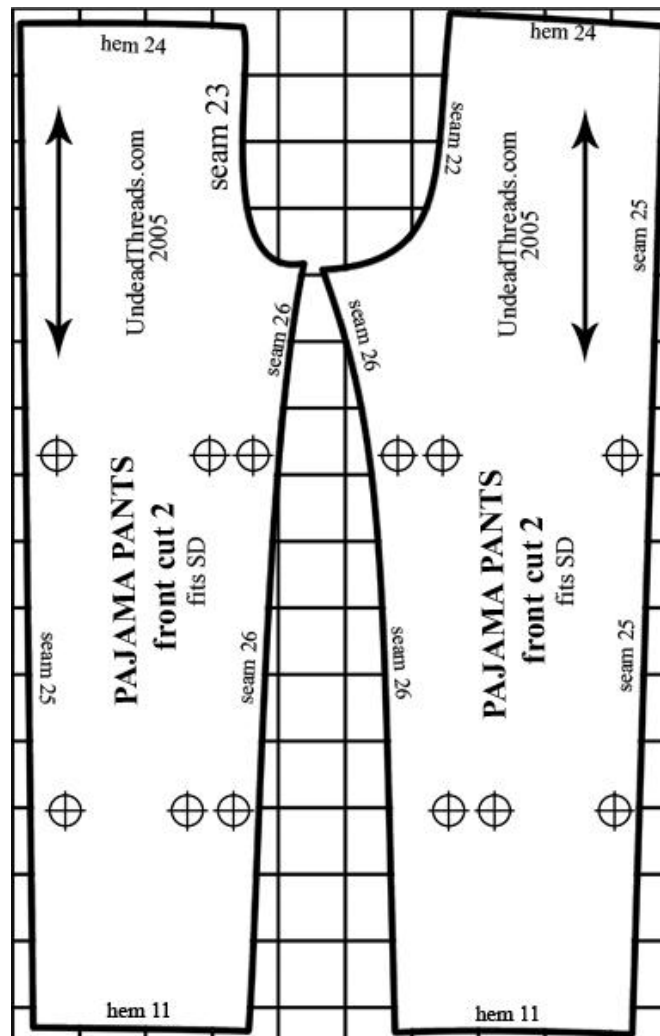

# Basic pants / PJ bottom

Fits SD and SD13 girl

Visit [www.UndeadThreads.org](http://www.UndeadThreads.org) for directions. And more free \*Super Dollfie size patterns.

Print pages 2-4 for pattern

\* Dollfie , SD and SD13 are a registered trademarks of VOLKS US and is used here as a size reference only.

## front cut 2

fits SD