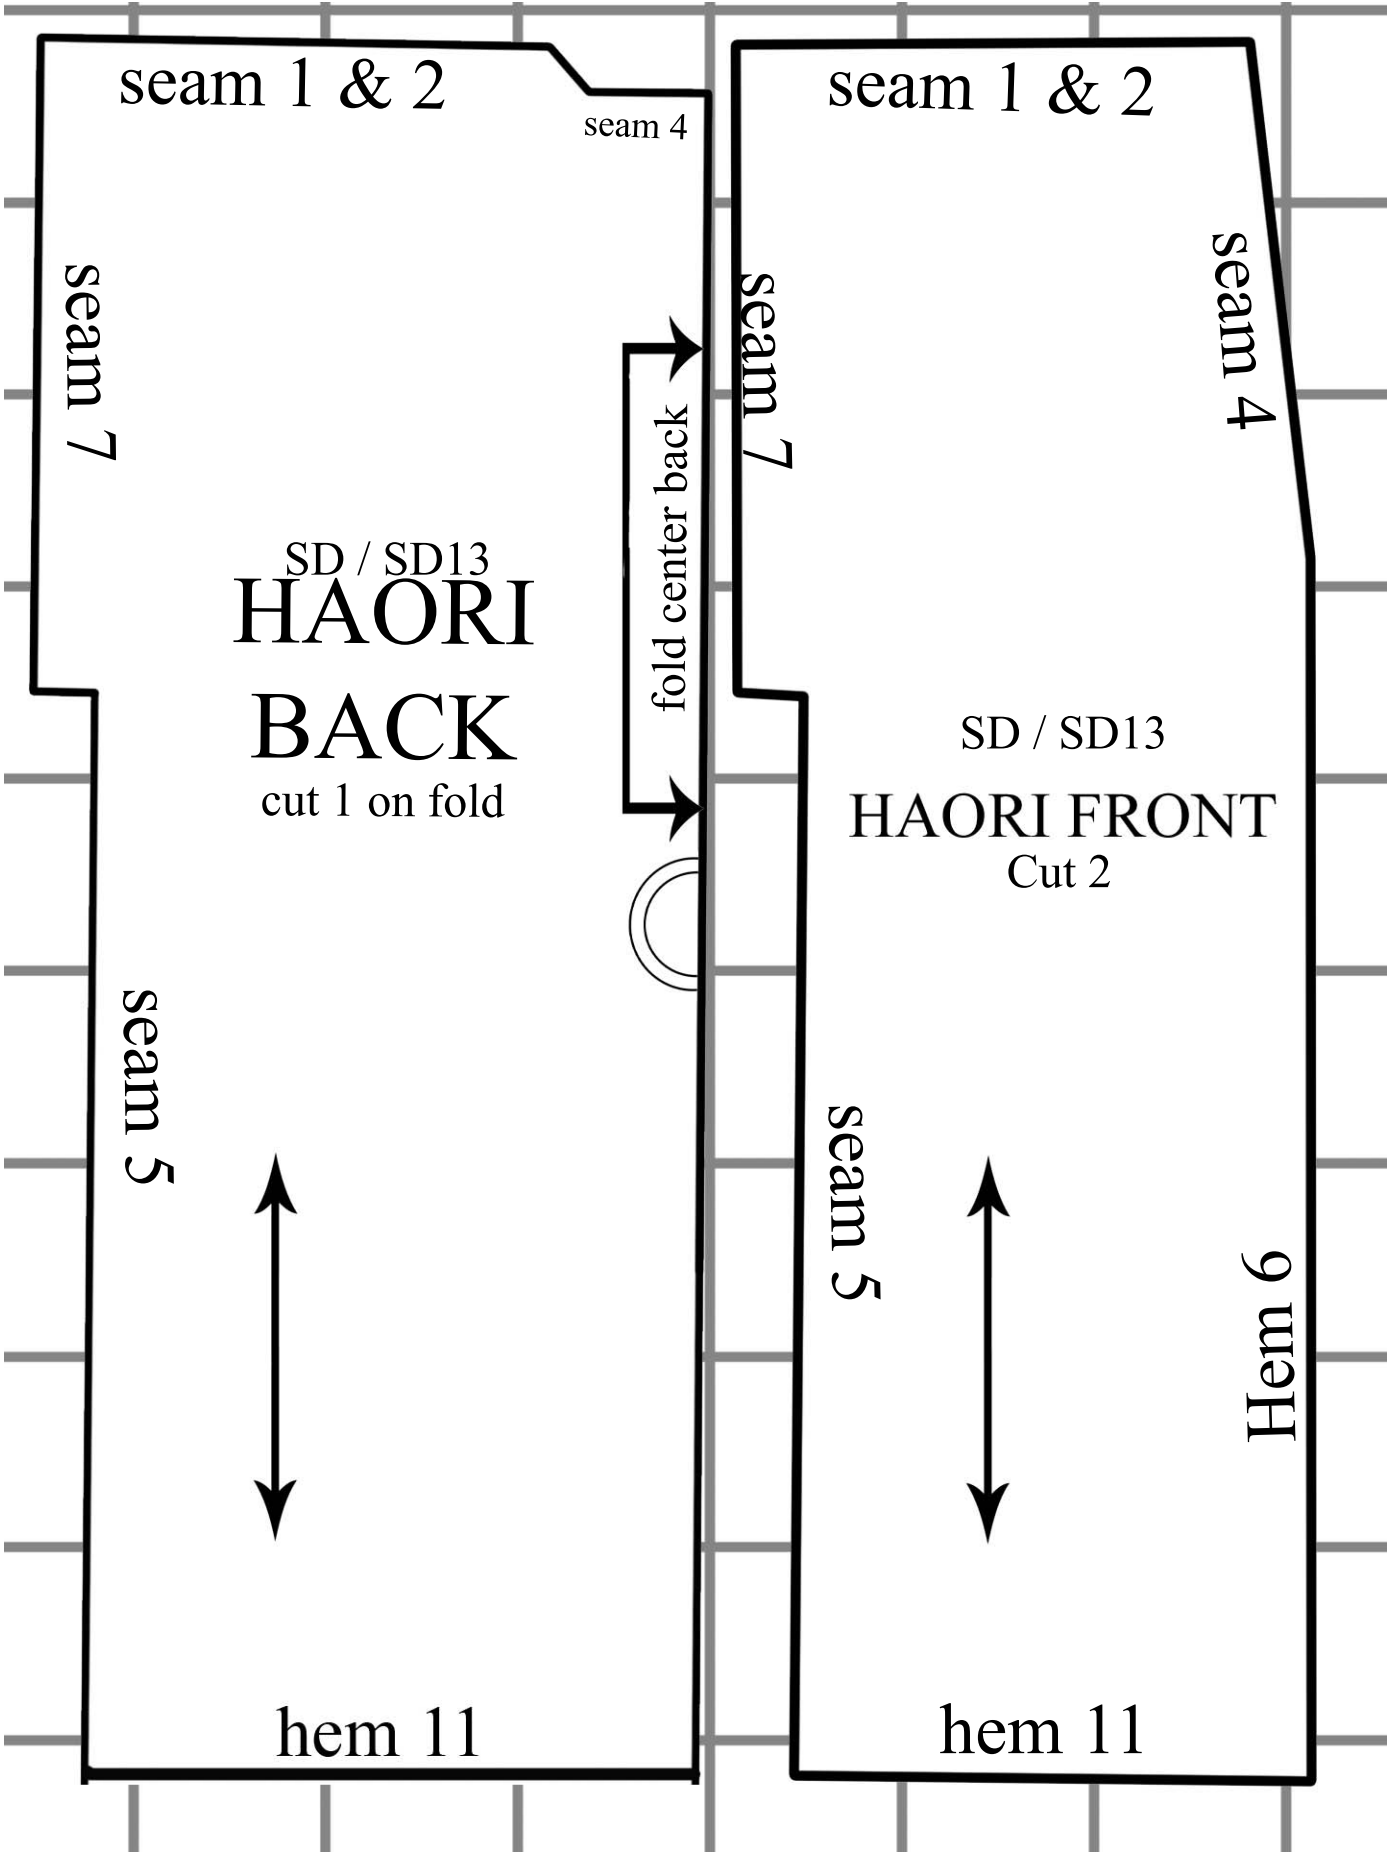

HAORI

Fits SD and SD13

Visit www.UndeadThreads.com for directions. And more free *Super Dollfie size patterns.

Print pages 2-5 for pattern

* Dollfie , SD and SD13 are a registered trademarks of VOLKS US and is used here as a size reference only.

fold line

seam 4

seam 4

**HAORI
COLLAR**
CUT 1 ON FOLD

crease line

seam 4

seam 4

↑ fold ↑

seam 7

hem2

SD , SD 13

SLEEVE C

cut 2 on fold

2003 UndeadThreads.com

seam 8

hem 1

seam 8