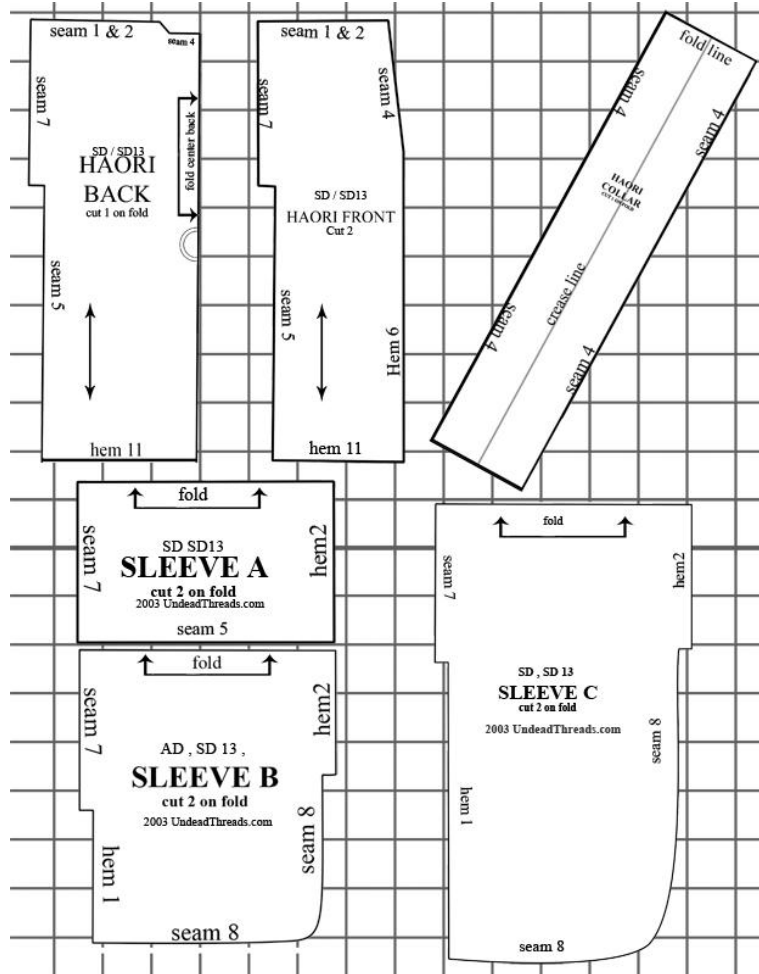

HAORI

Fits SD and SD13

Visit www.UndeadThreads.com for directions. And more free *Super Dollfie size patterns.

Print pages 2-5 for pattern

* Dollfie , SD and SD13 are a registered trademarks of VOLKS US and is used here as a size reference only.

fold line

seam 4

seam 4

**HAORI
COLLAR**
CUT 1 ON FOLD

crease line

seam 4

seam 4

↑ fold ↑

seam 7

hem2

SD , SD 13

SLEEVE C

cut 2 on fold

2003 UndeadThreads.com

seam 8

hem 1

seam 8