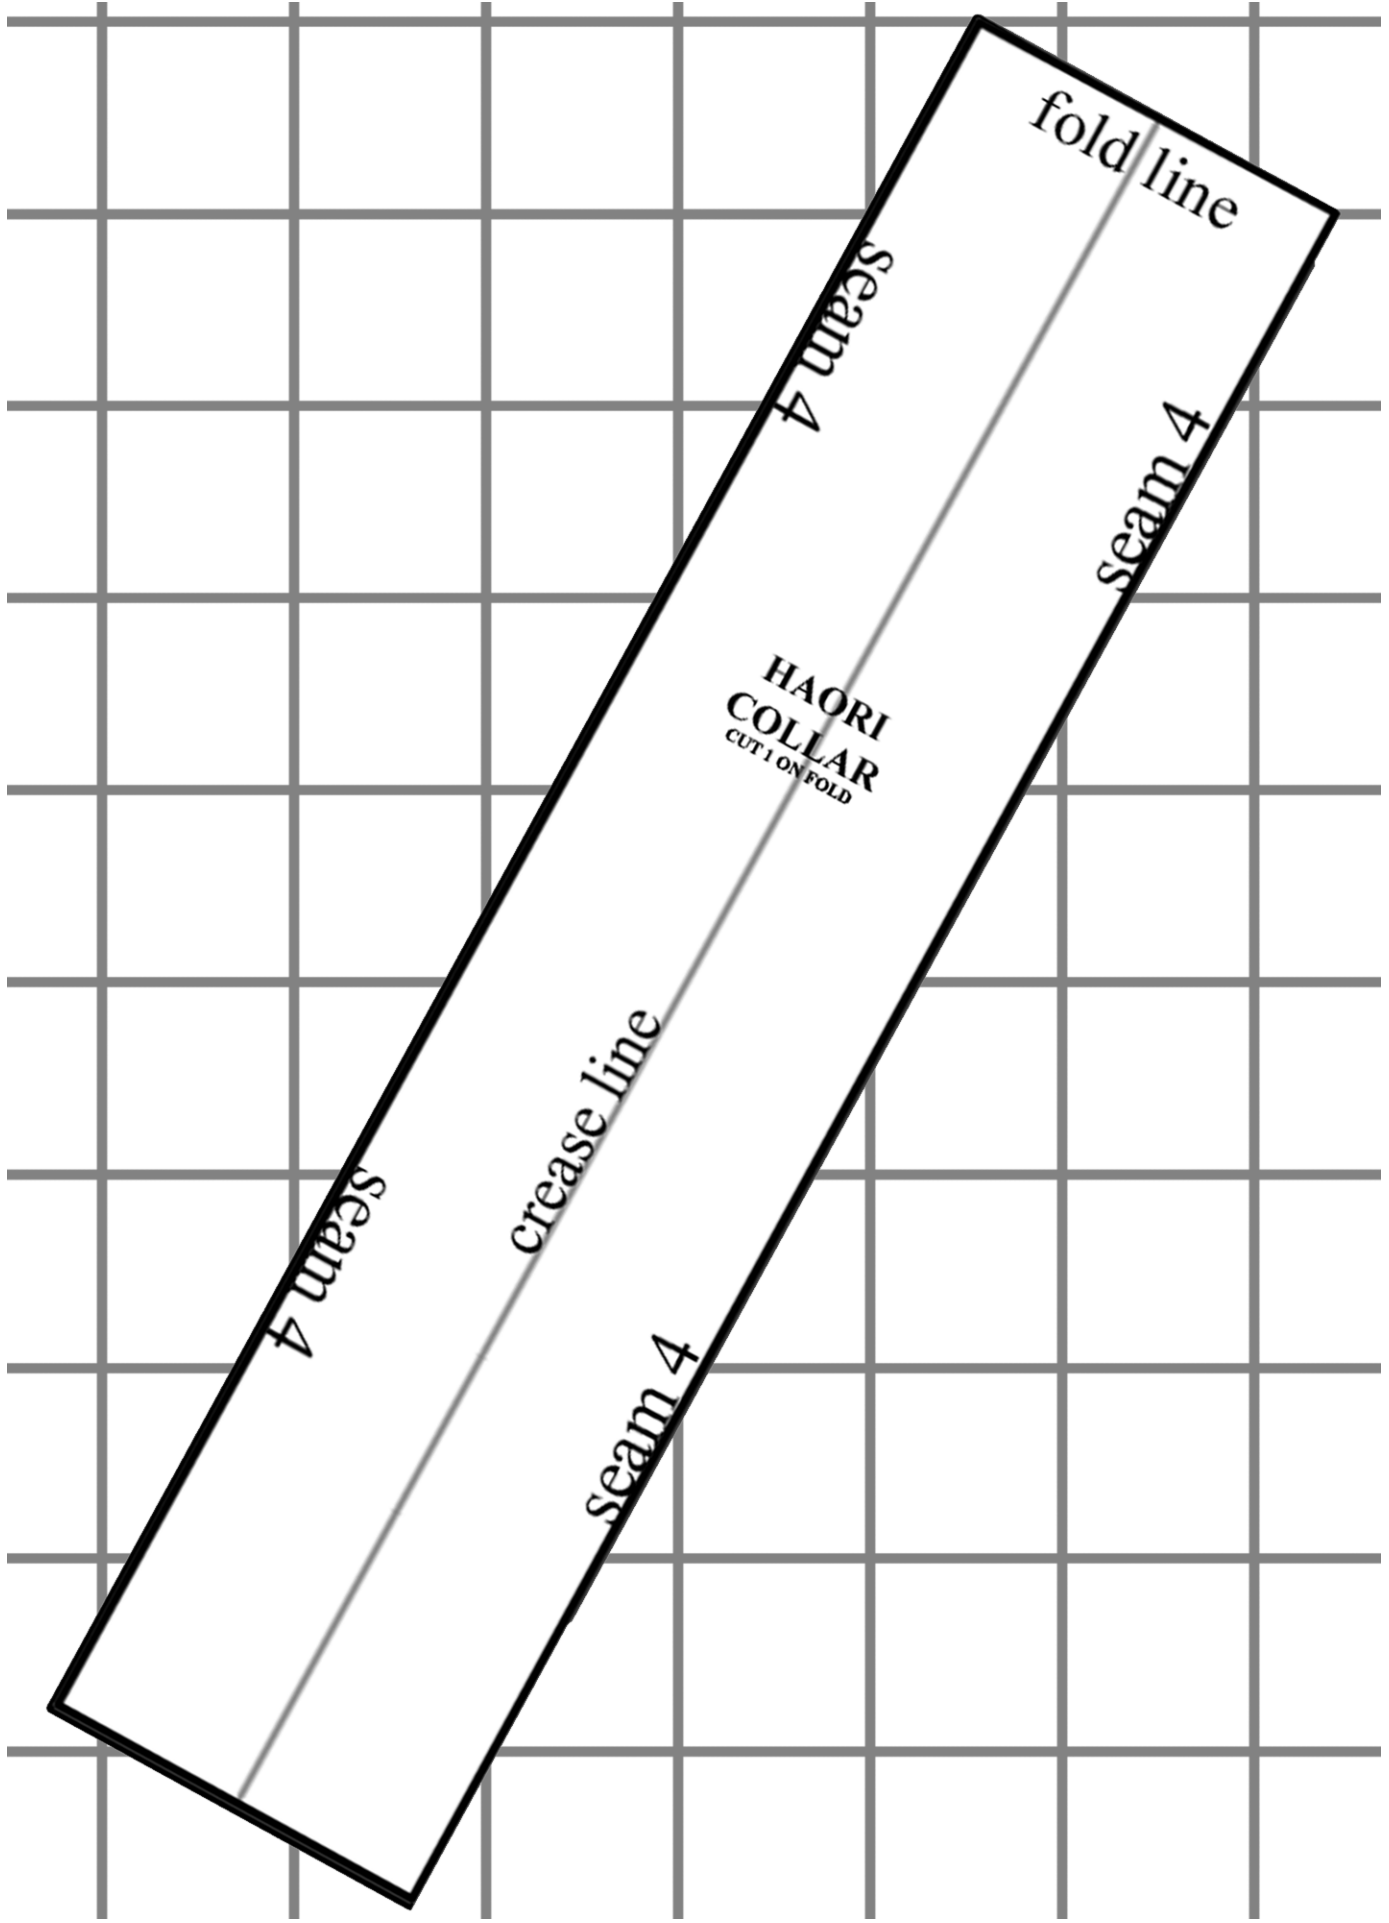

HAORI

Fits SD and SD13

Visit www.UndeadThreads.com for directions. And more free *Super Dollfie size patterns.

Print pages 2-5 for pattern

* Dollfie , SD and SD13 are a registered trademarks of VOLKS US and is used here as a size reference only.

fold line

seam 4

seam 4

**HAORI
COLLAR**
CUT 1 ON FOLD

crease line

seam 4

seam 4

↑ fold ↑