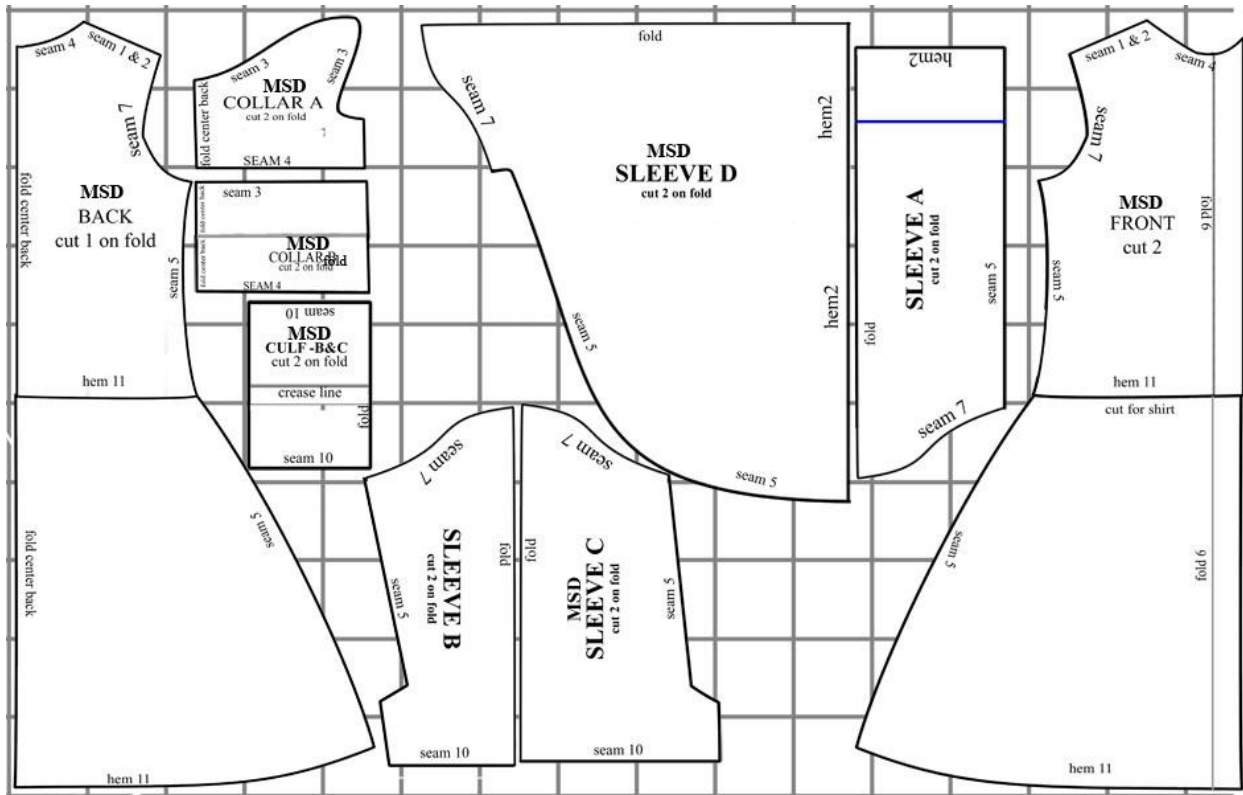

# Starter Shirt & dress / coat

Fits MSD

Visit [www.UndeadThreads.org](http://www.UndeadThreads.org) for directions. And more free \*Super Dollfie size patterns.

Print pages 2-4 for pattern

\* mini Super Dollfie , and MSD are a registered trademarks of VOLKS US and is used here as a size reference only.

fold

seam 7

hem2

**MSD  
SLEEVE D**  
cut 2 on fold

hem2

seam 5

seam 7

seam 5

fold

**MSD  
SLEEVE C**  
cut 2 on fold

seam 5

seam 10