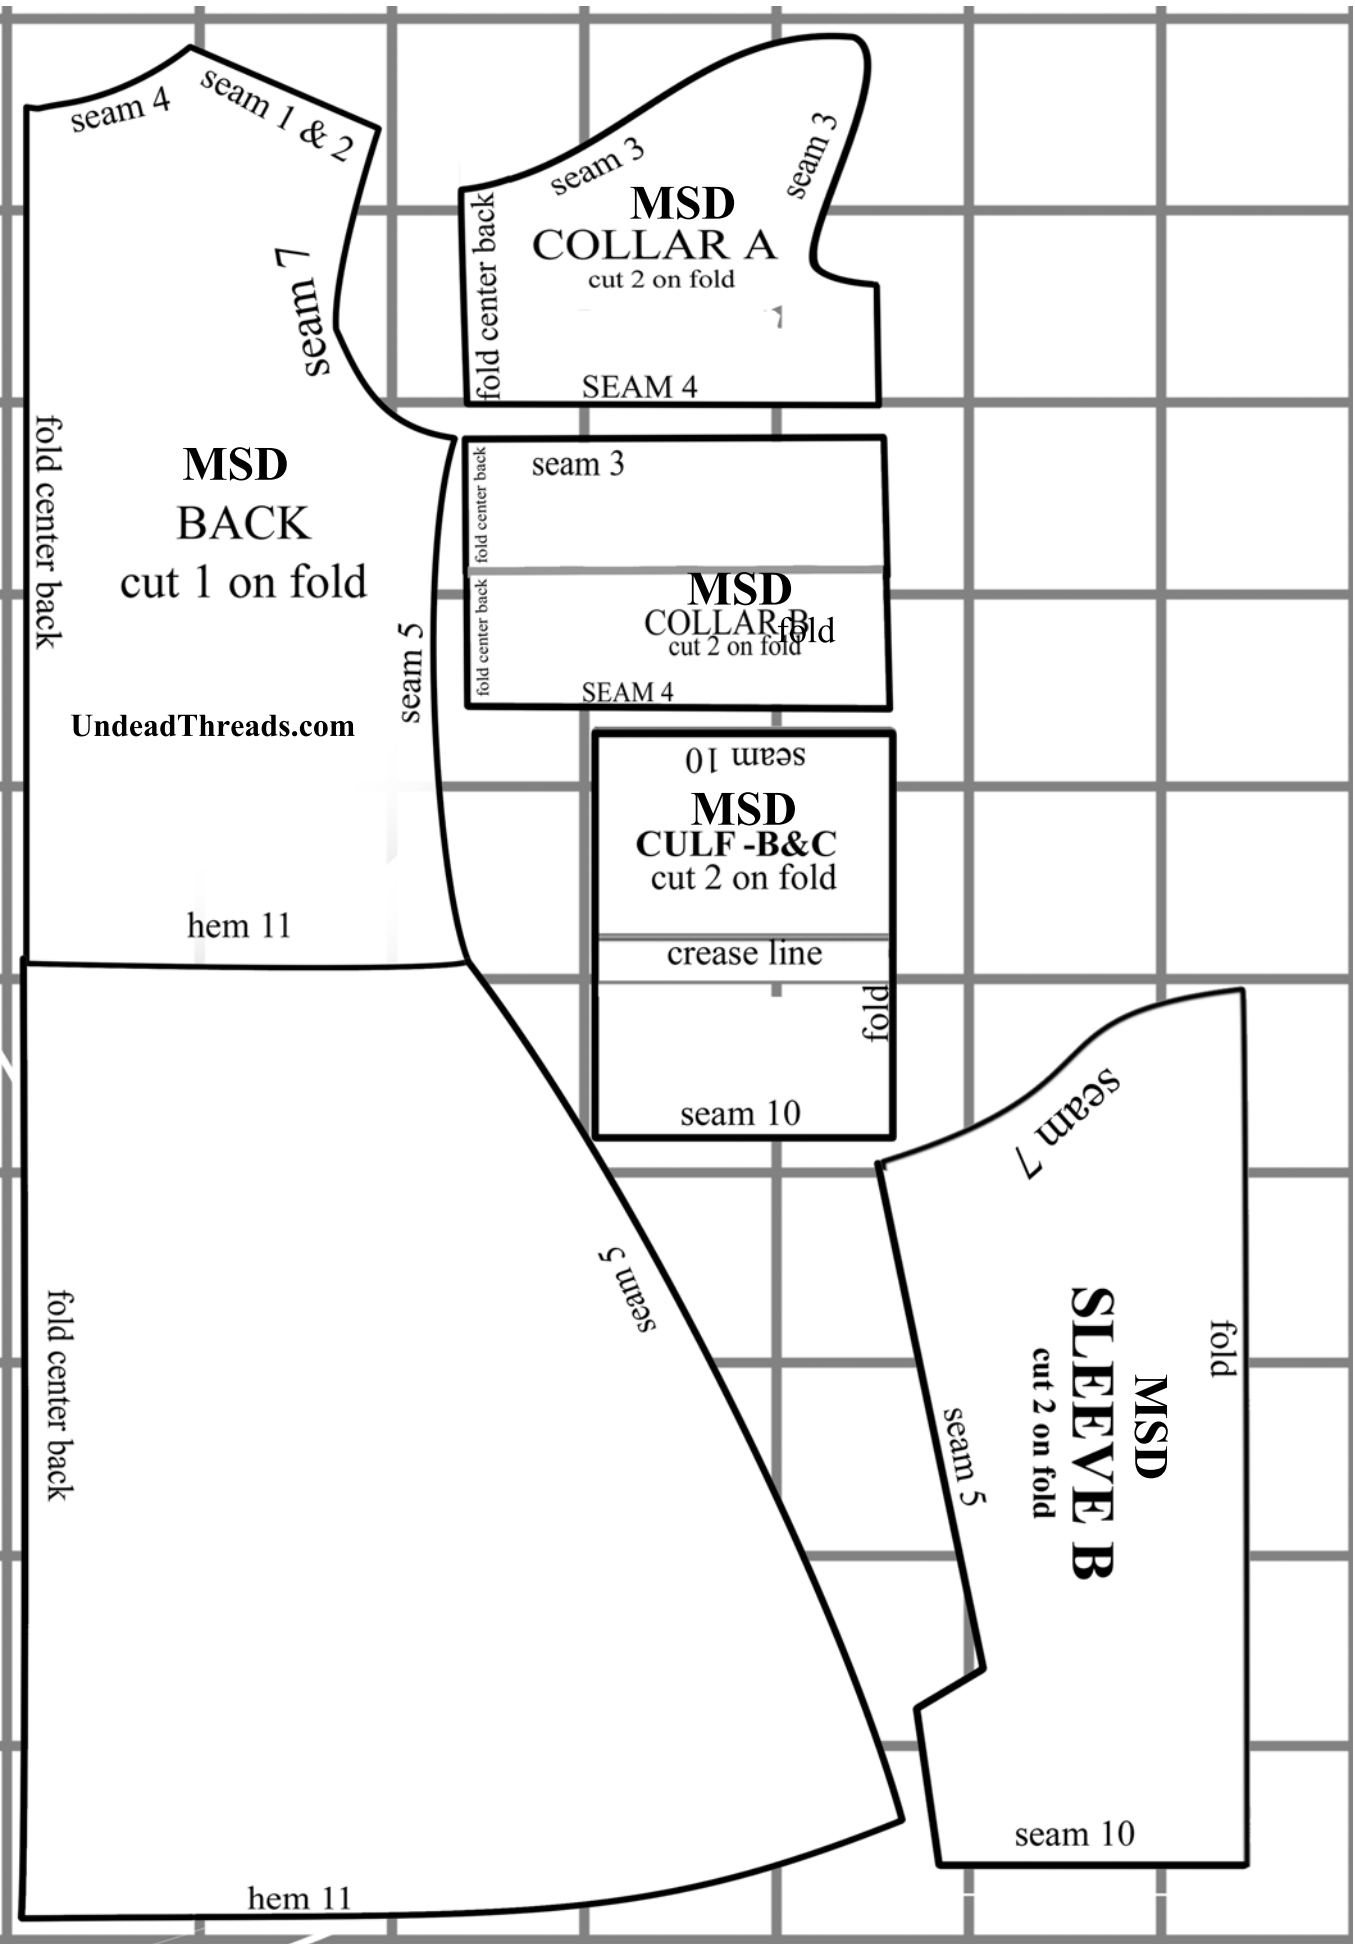

# Starter Shirt & dress / coat

Fits MSD

Visit [www.UndeadThreads.org](http://www.UndeadThreads.org) for directions. And more free \*Super Dollfie size patterns.

Print pages 2-4 for pattern

\* mini Super Dollfie , and MSD are a registered trademarks of VOLKS US and is used here as a size reference only.

fold

seam 7

hem2

**MSD  
SLEEVE D**  
cut 2 on fold

hem2

seam 5

seam 7

seam 5

fold

**MSD  
SLEEVE C**  
cut 2 on fold

seam 5

seam 10