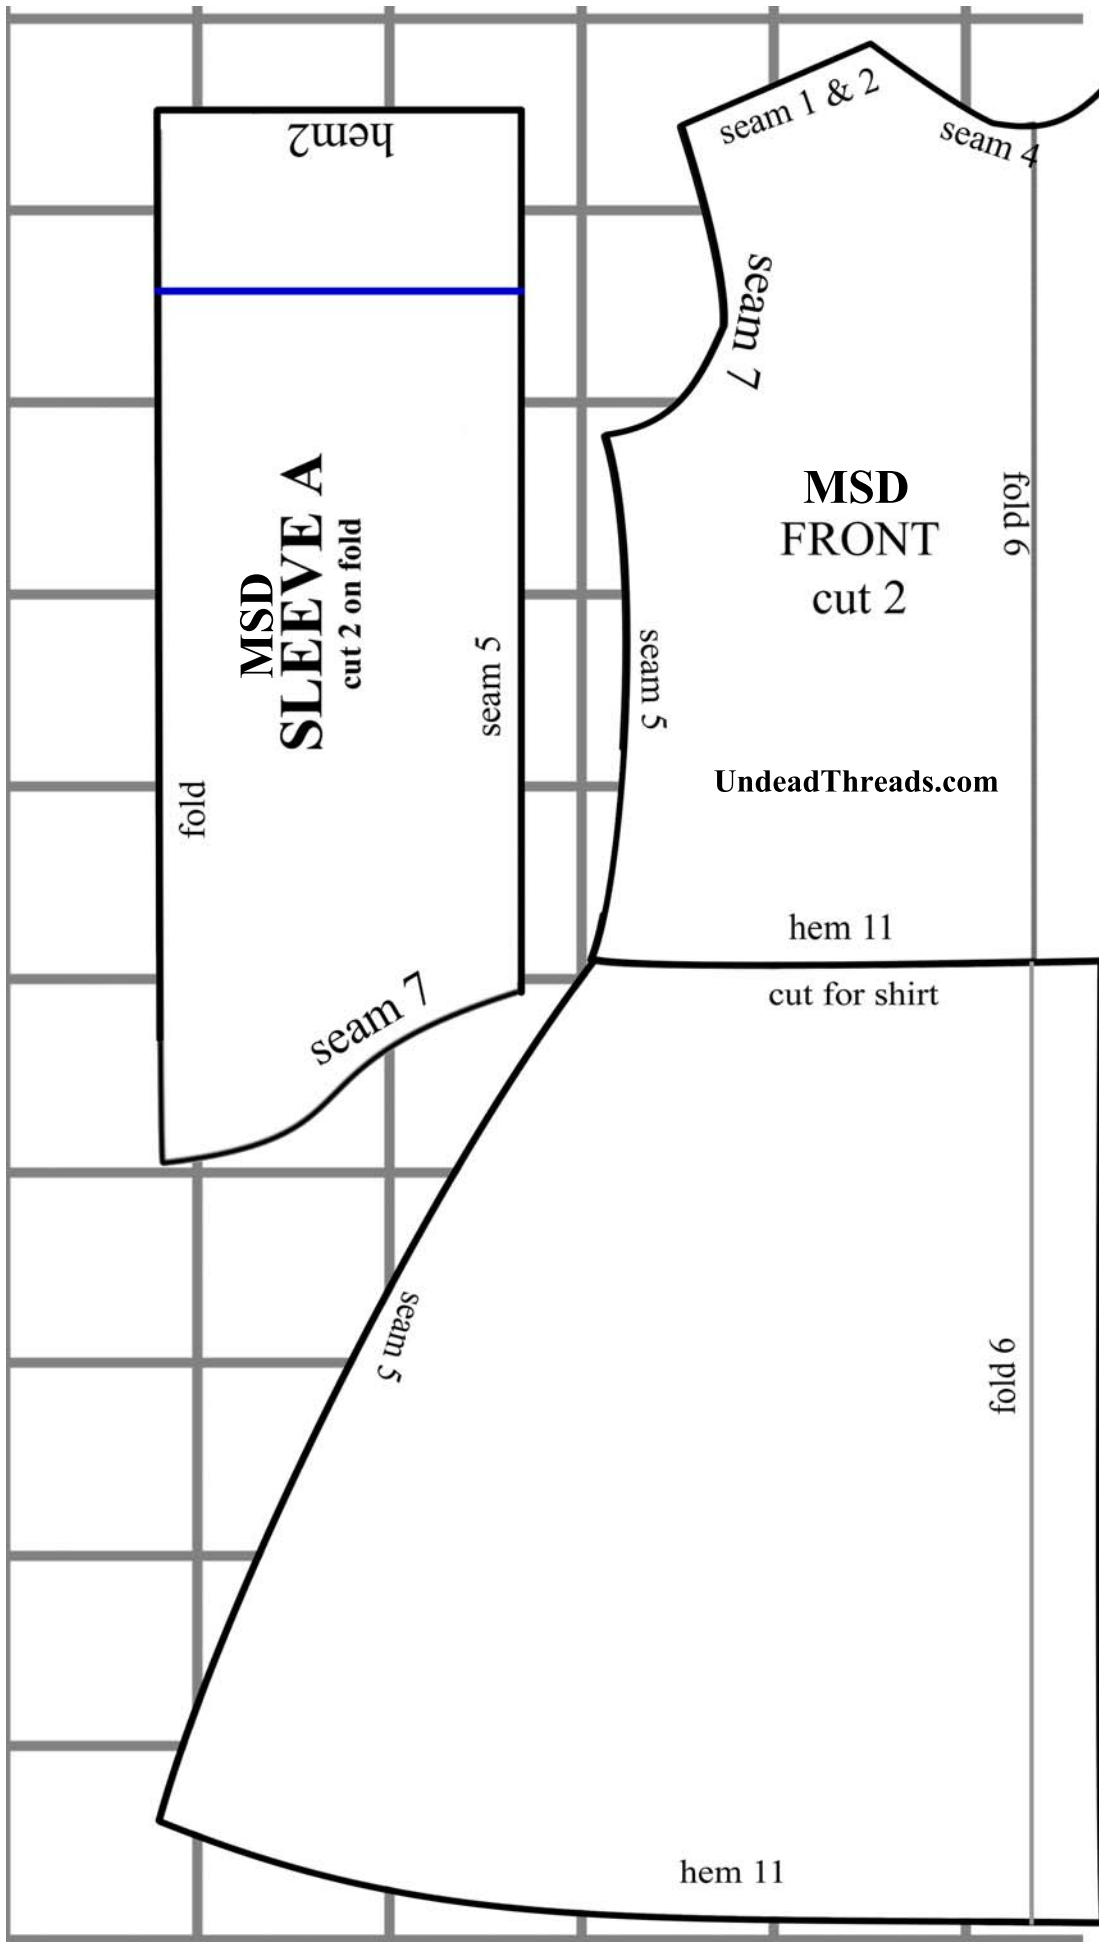

# Starter Shirt & dress / coat

Fits MSD

Visit [www.UndeadThreads.org](http://www.UndeadThreads.org) for directions. And more free \*Super Dollfie size patterns.

Print pages 2-4 for pattern

\* mini Super Dollfie , and MSD are a registered trademarks of VOLKS US and is used here as a size reference only.

fold

seam 7

hem2

**MSD  
SLEEVE D**  
cut 2 on fold

hem2

seam 5

seam 7

seam 5

fold

**MSD  
SLEEVE C**  
cut 2 on fold

seam 5

seam 10