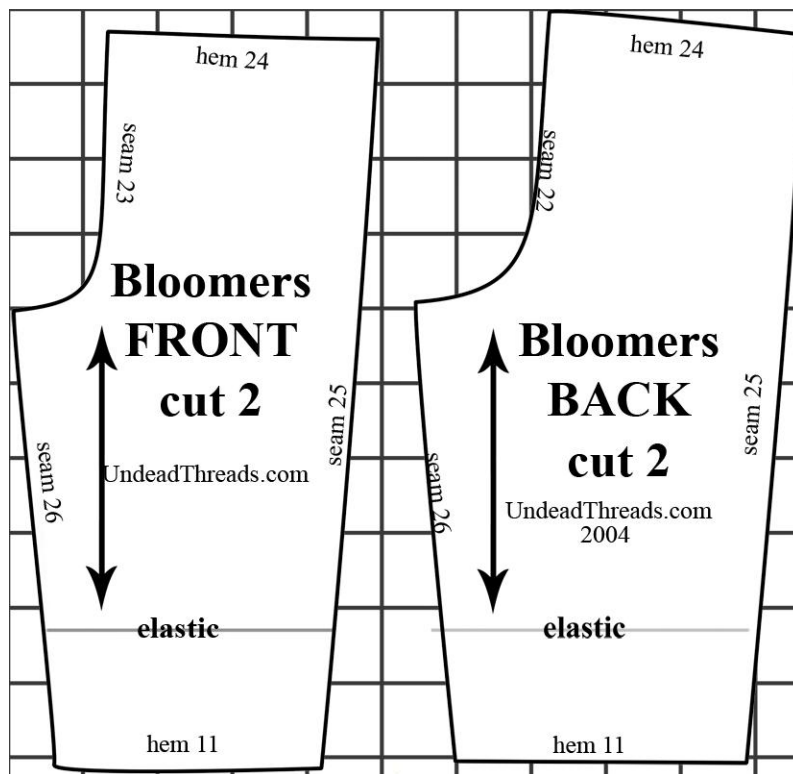

Long Bloomers

Fits SD and SD13

Visit www.UndeadThreads.org for directions. And more free *Super Dollfie size patterns.

Print pages 2-3 for pattern

* Dollfie , SD and SD13 are a registered trademarks of VOLKS US and is used here as a size reference only.

Bloomers

FRONT

cut 2

UndeadThreads.com
2004

hem 24

seam 22

**Bloomers
BACK
cut 2**

seam 25