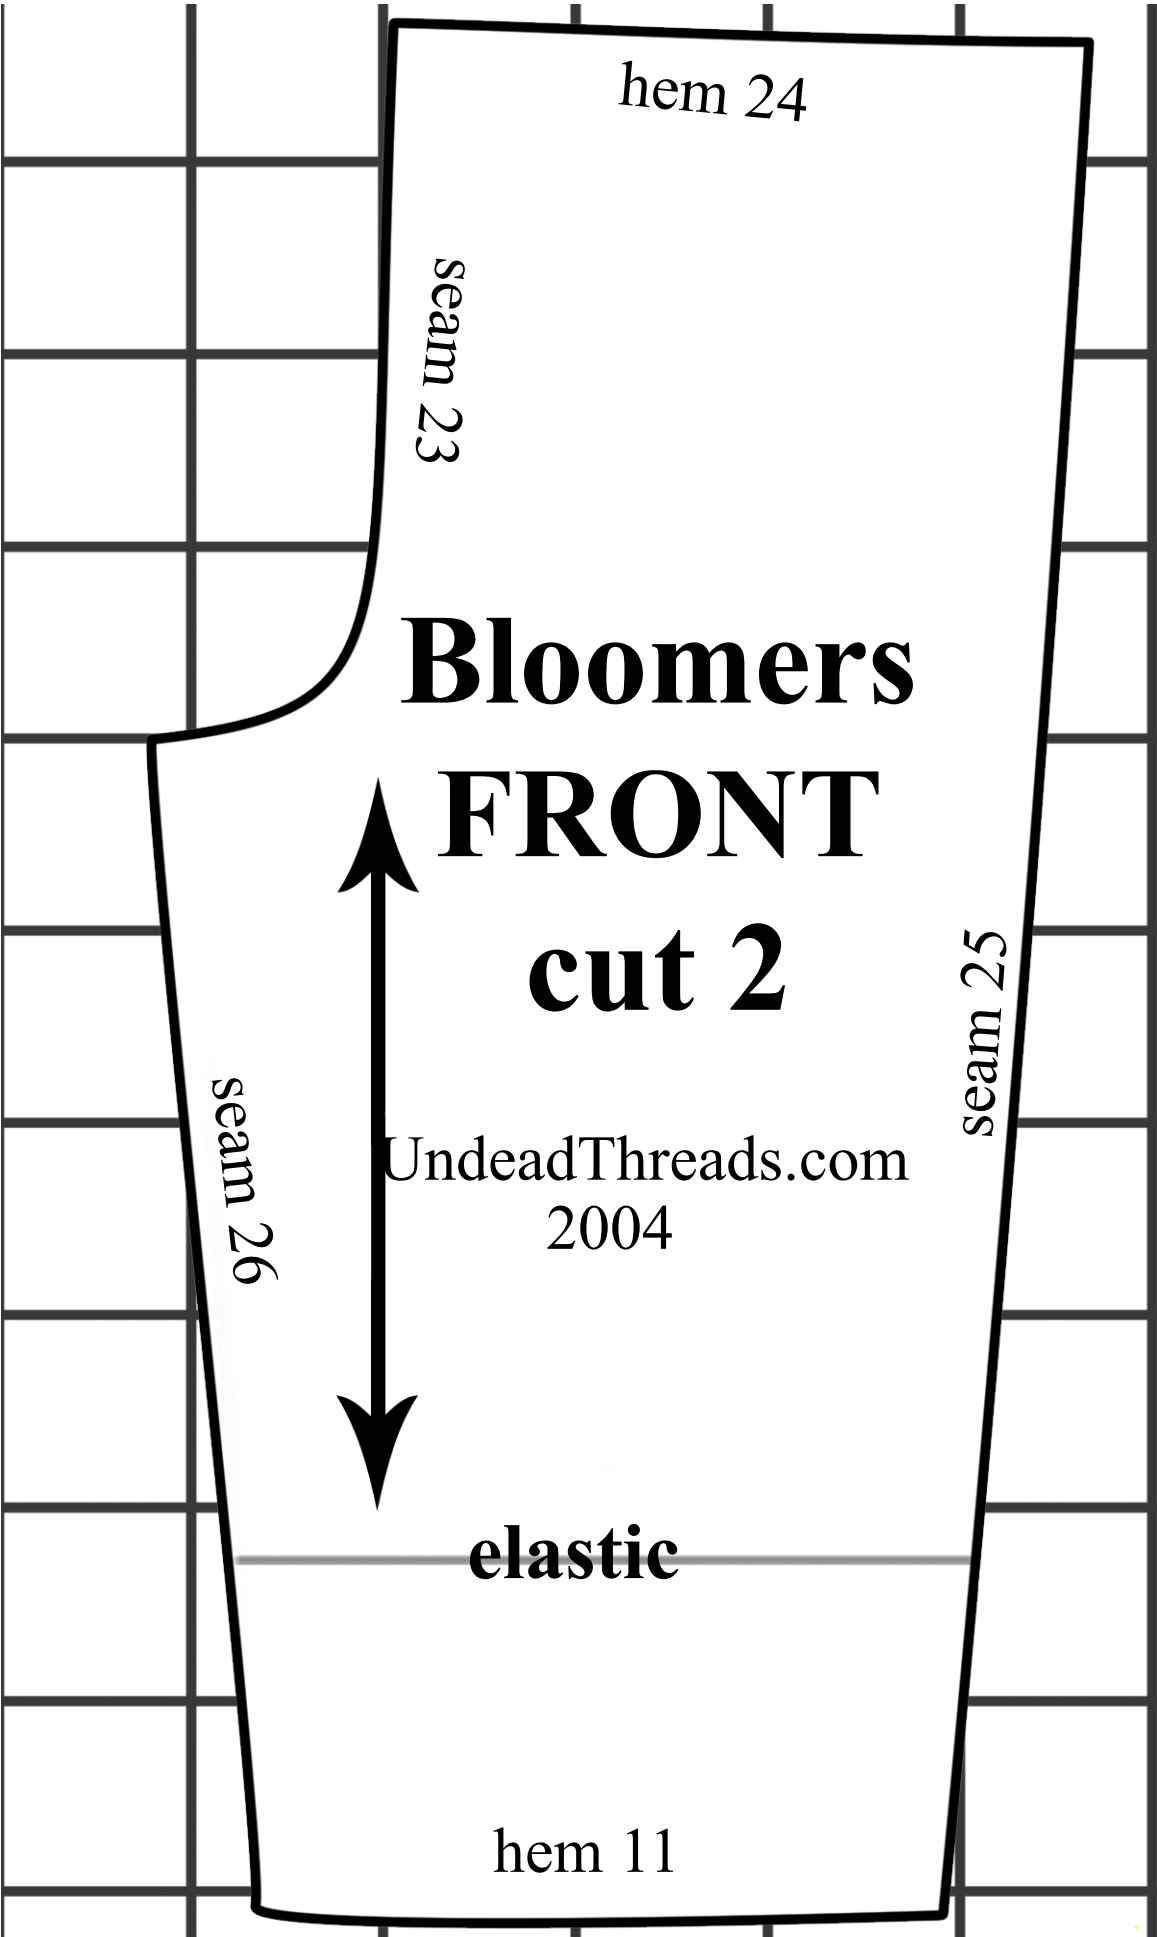

Long Bloomers

Fits SD and SD13

Visit www.UndeadThreads.org for directions. And more free *Super Dollfie size patterns.

Print pages 2-3 for pattern

* Dollfie , SD and SD13 are a registered trademarks of VOLKS US and is used here as a size reference only.

Bloomers

FRONT

cut 2

UndeadThreads.com
2004

hem 24

seam 22

**Bloomers
BACK
cut 2**

seam 25