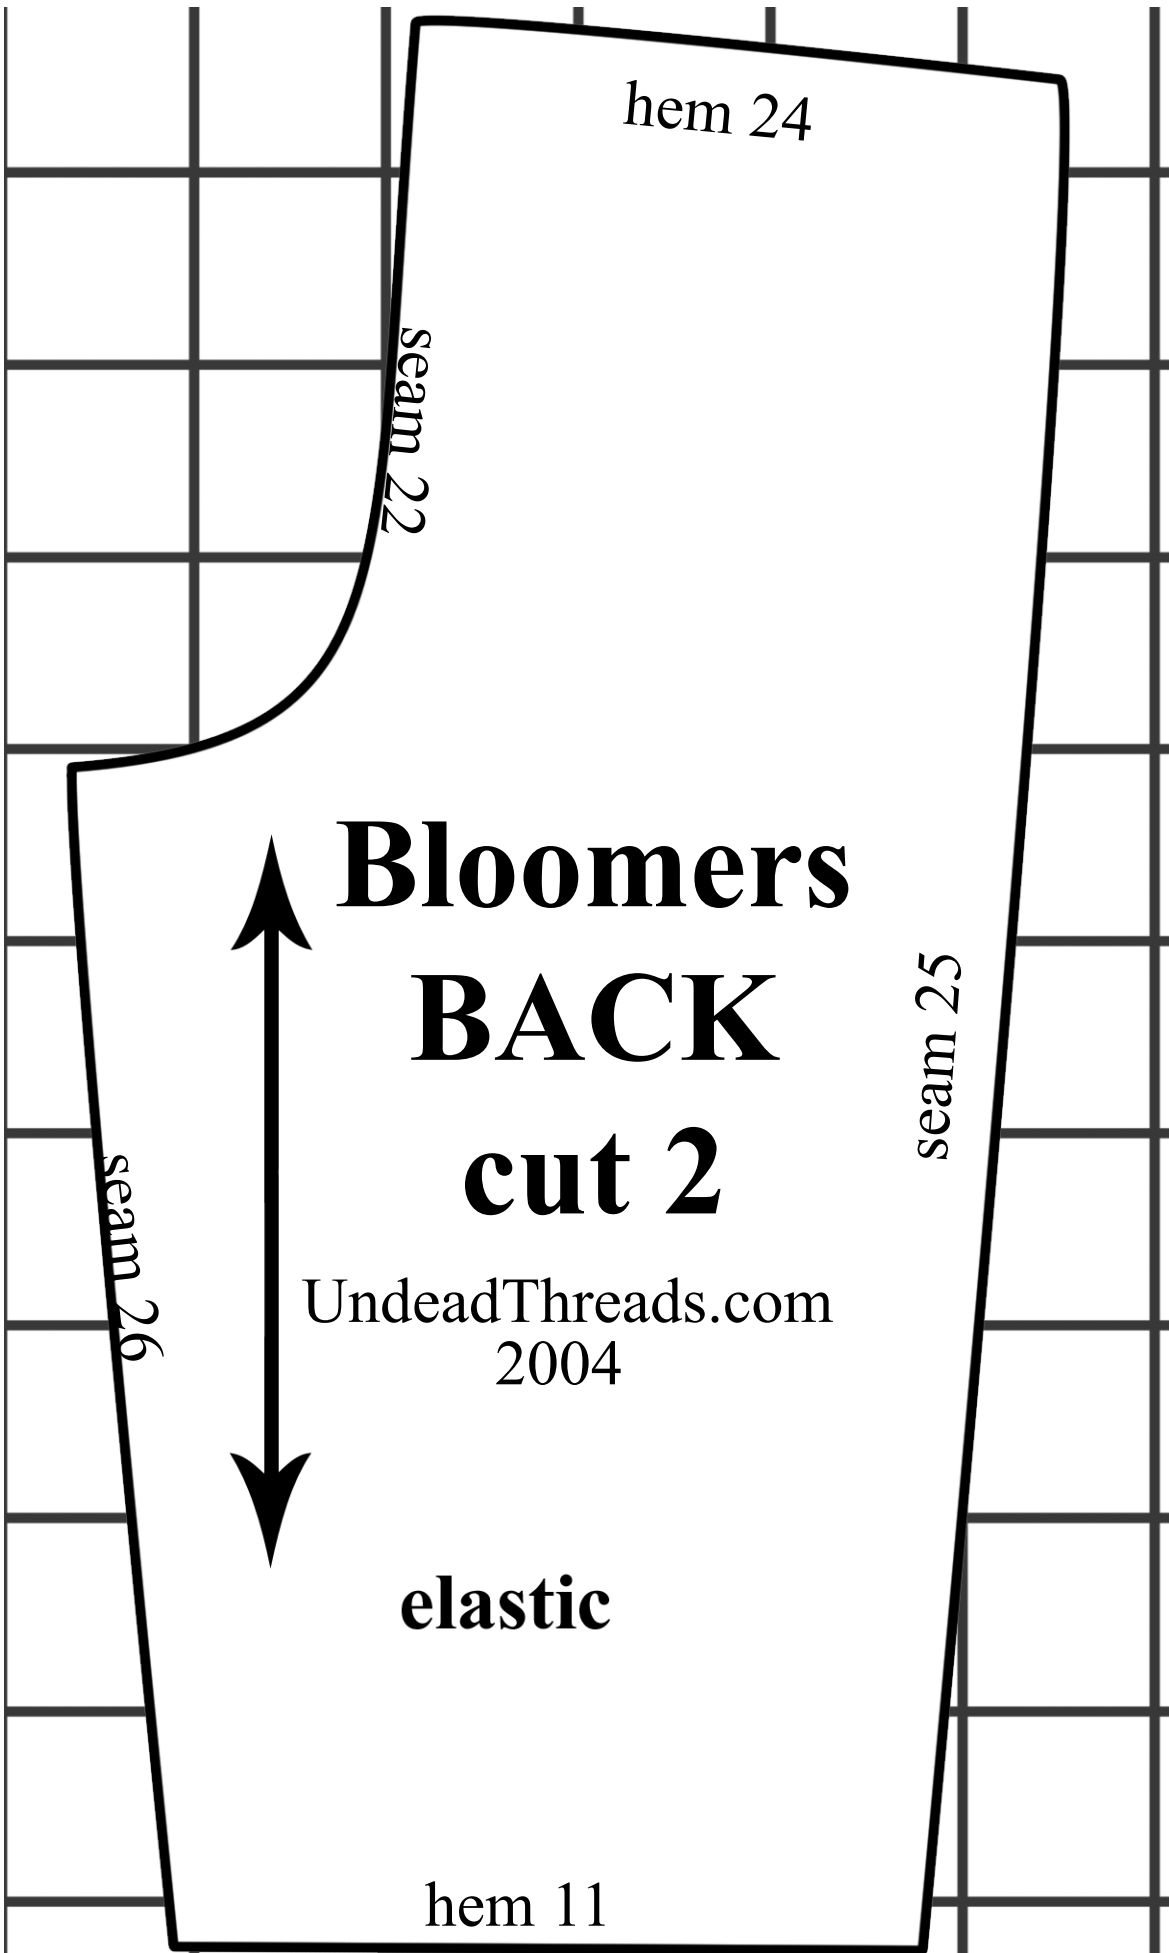

Long Bloomers

Fits SD and SD13

Visit www.UndeadThreads.org for directions. And more free *Super Dollfie size patterns.

Print pages 2-3 for pattern

* Dollfie , SD and SD13 are a registered trademarks of VOLKS US and is used here as a size reference only.

Bloomers

FRONT

cut 2

UndeadThreads.com
2004

hem 24

seam 22

**Bloomers
BACK
cut 2**

seam 25