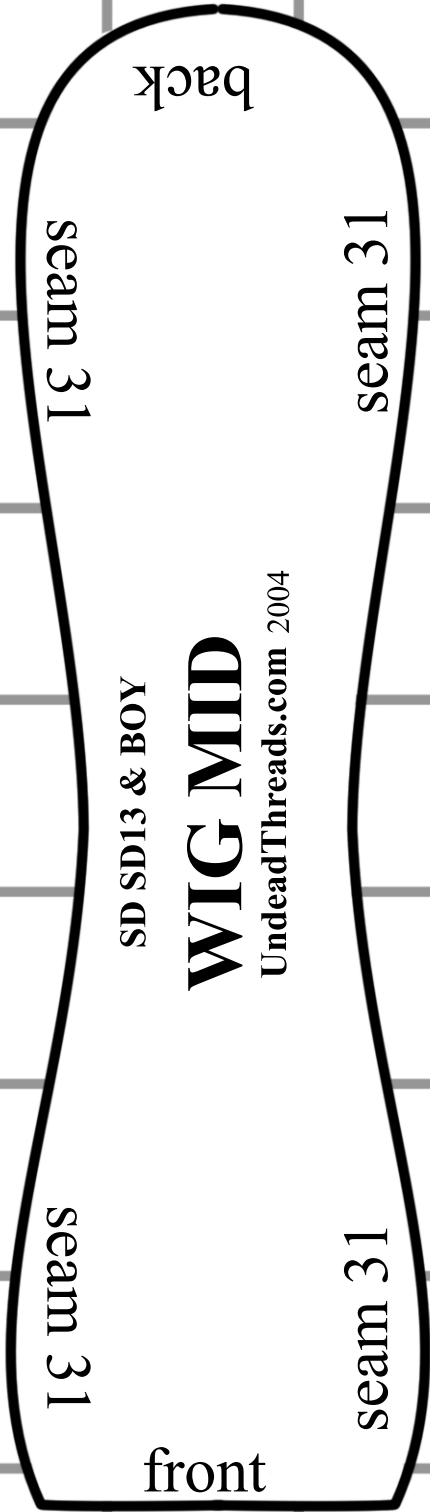

Fur wig

Fits SD and SD13 girl

Visit www.UndeadThreads.org for directions. And more free *Super Dollfie size patterns.

Print page 2 for pattern.

* Dollfie , SD and SD13 are a registered trademarks of VOLKS US and is used here as a size reference only.

SD SD13 & BOY

WIG MID

UndeadThreads.com 2004

seam 31

SD SD13 & BOY

WIG SIDE

UndeadThreads.com
2004

seam 31

back

seam 31

front