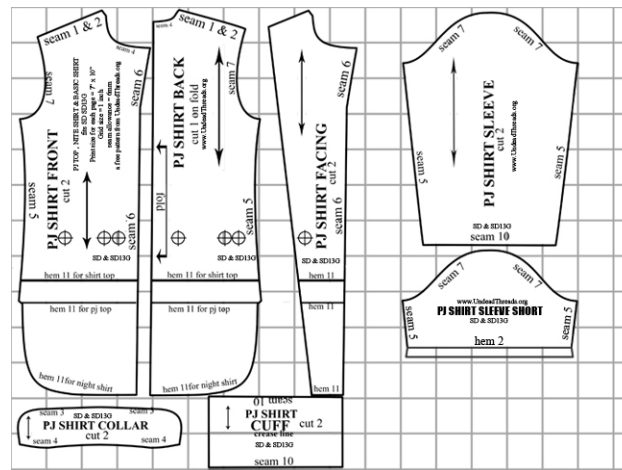

Basic shirt , PJ top and night shirt

Fits *SDG ,SDB SD13Girl

Visit www.UndeadThreads.org for directions. And more free *Super Dollfie size patterns.

Print pages 2-4 for pattern.

* Dollfie , super Dollfie , SD , SD13G are a registered trademarks of VOLKS US and are used as a size reference only.