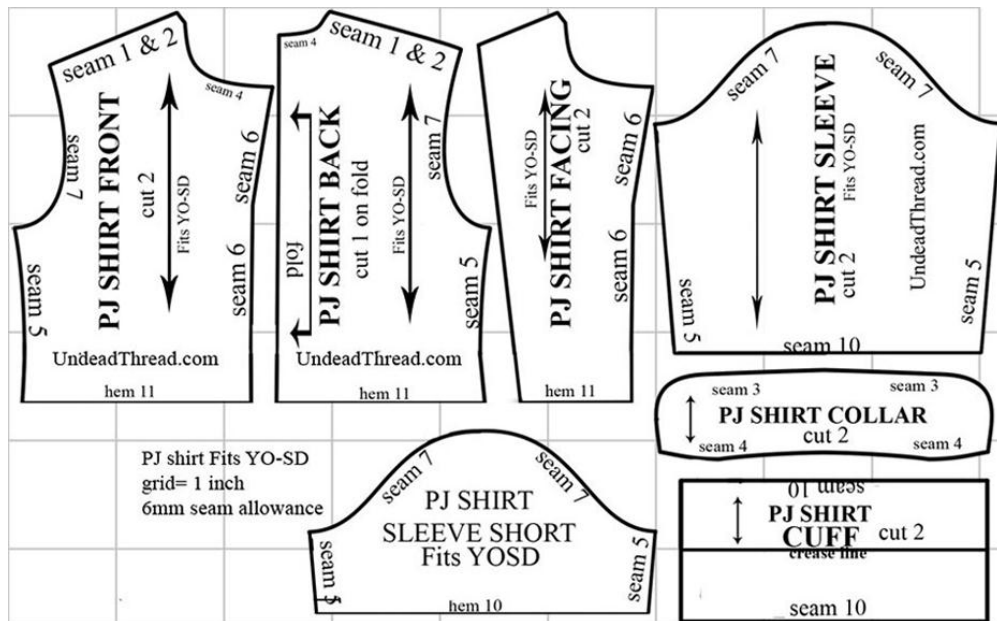

Basic Shirt

Fits YOSD

Visit www.UndeadThreads.org for directions. And more free *Super Dollfie size patterns.

Print page 2 for pattern

* Dollfie , SD and YOSD are a registered trademarks of VOLKS US and is used here as a size reference only.

PJ shirt Fits YO-SD
 grid= 1 inch
 6mm seam allowance

PJ SHIRT SLEEVE SHORT
 Fits YO-SD
 seam 7
 seam 7
 seam 5
 hem 10