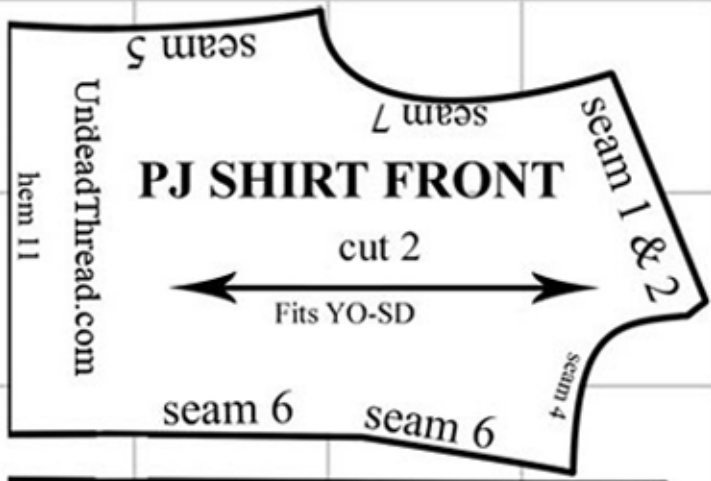

Basic Shirt

Fits YOSD

Visit www.UndeadThreads.org for directions. And more free *Super Dollfie size patterns.

Print page 2 for pattern

* Dollfie , SD and YOSD are a registered trademarks of VOLKS US and is used here as a size reference only.

PJ shirt Fits YO-SD
 grid= 1 inch
 6mm seam allowance

PJ SHIRT SLEEVE SHORT
 Fits YO-SD
 seam 7
 seam 7
 seam 5
 hem 10