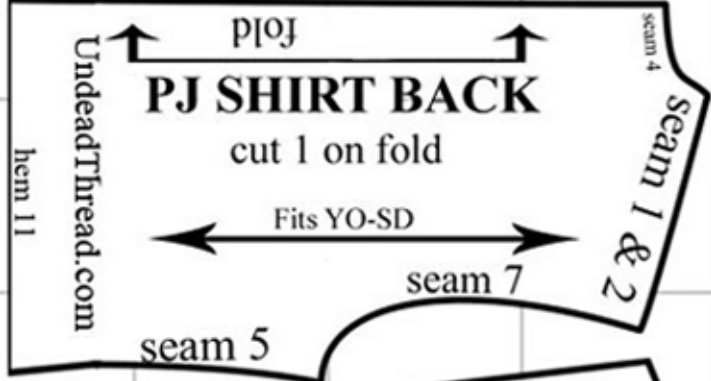

Basic Shirt

Fits YOSD

Visit www.UndeadThreads.org for directions. And more free *Super Dollfie size patterns.

Print page 2 for pattern

* Dollfie , SD and YOSD are a registered trademarks of VOLKS US and is used here as a size reference only.

PJ shirt Fits YO-SD
 grid= 1 inch
 6mm seam allowance

PJ SHIRT SLEEVE SHORT
 Fits YO-SD
 seam 7
 seam 7
 seam 5
 hem 10