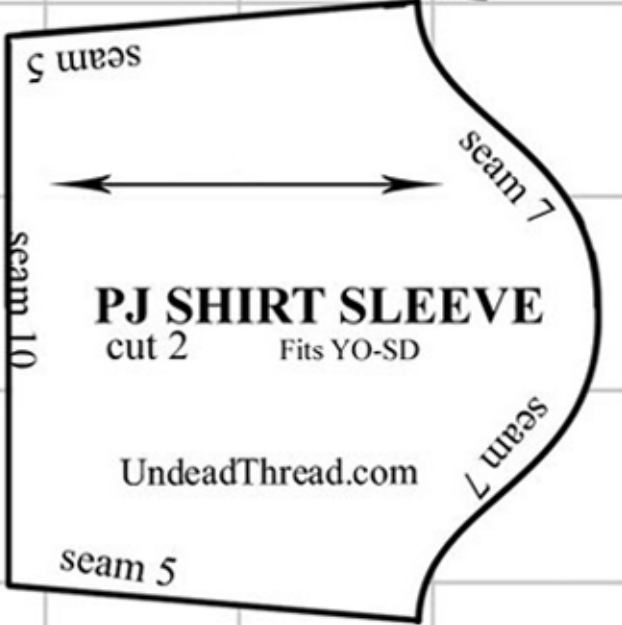

Basic Shirt

Fits YOSD

Visit www.UndeadThreads.org for directions. And more free *Super Dollfie size patterns.

Print page 2 for pattern

* Dollfie , SD and YOSD are a registered trademarks of VOLKS US and is used here as a size reference only.

PJ shirt Fits YO-SD
 grid= 1 inch
 6mm seam allowance

PJ SHIRT SLEEVE SHORT
 Fits YO-SD
 seam 7
 seam 7
 seam 5
 hem 10