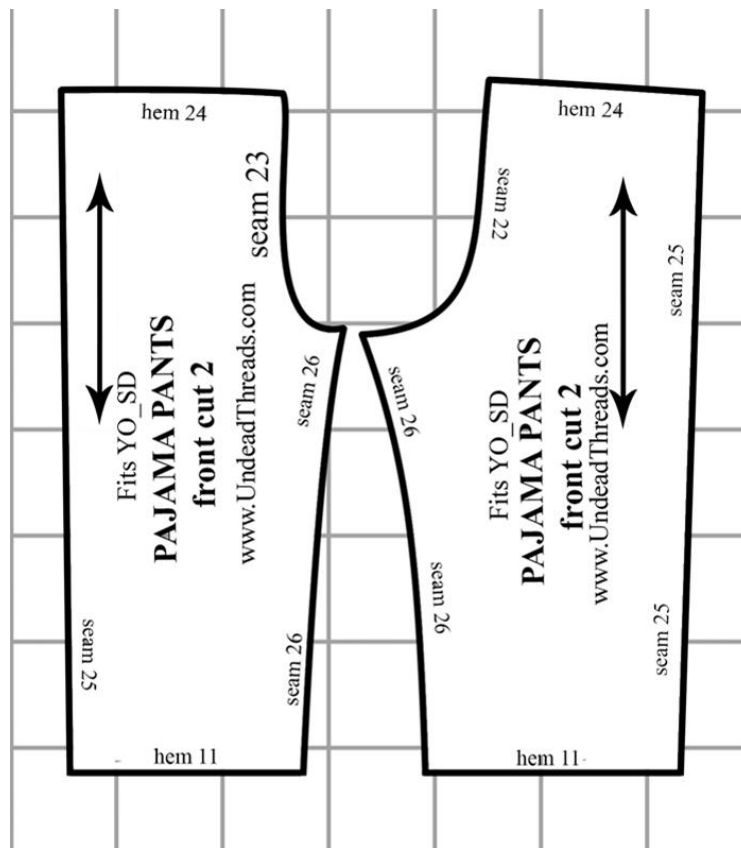

Basic Pajants

Fits YOSD

Visit www.UndeadThreads.org for directions. And more free *Super Dollfie size patterns.

Print page 2 for pattern

* Dollfie , SD and YOSD are a registered trademarks of VOLKS US and is used here as a size reference only.

Pajama Paints Fits YO-SD
 6mm seam allowance
 grid=1 inch